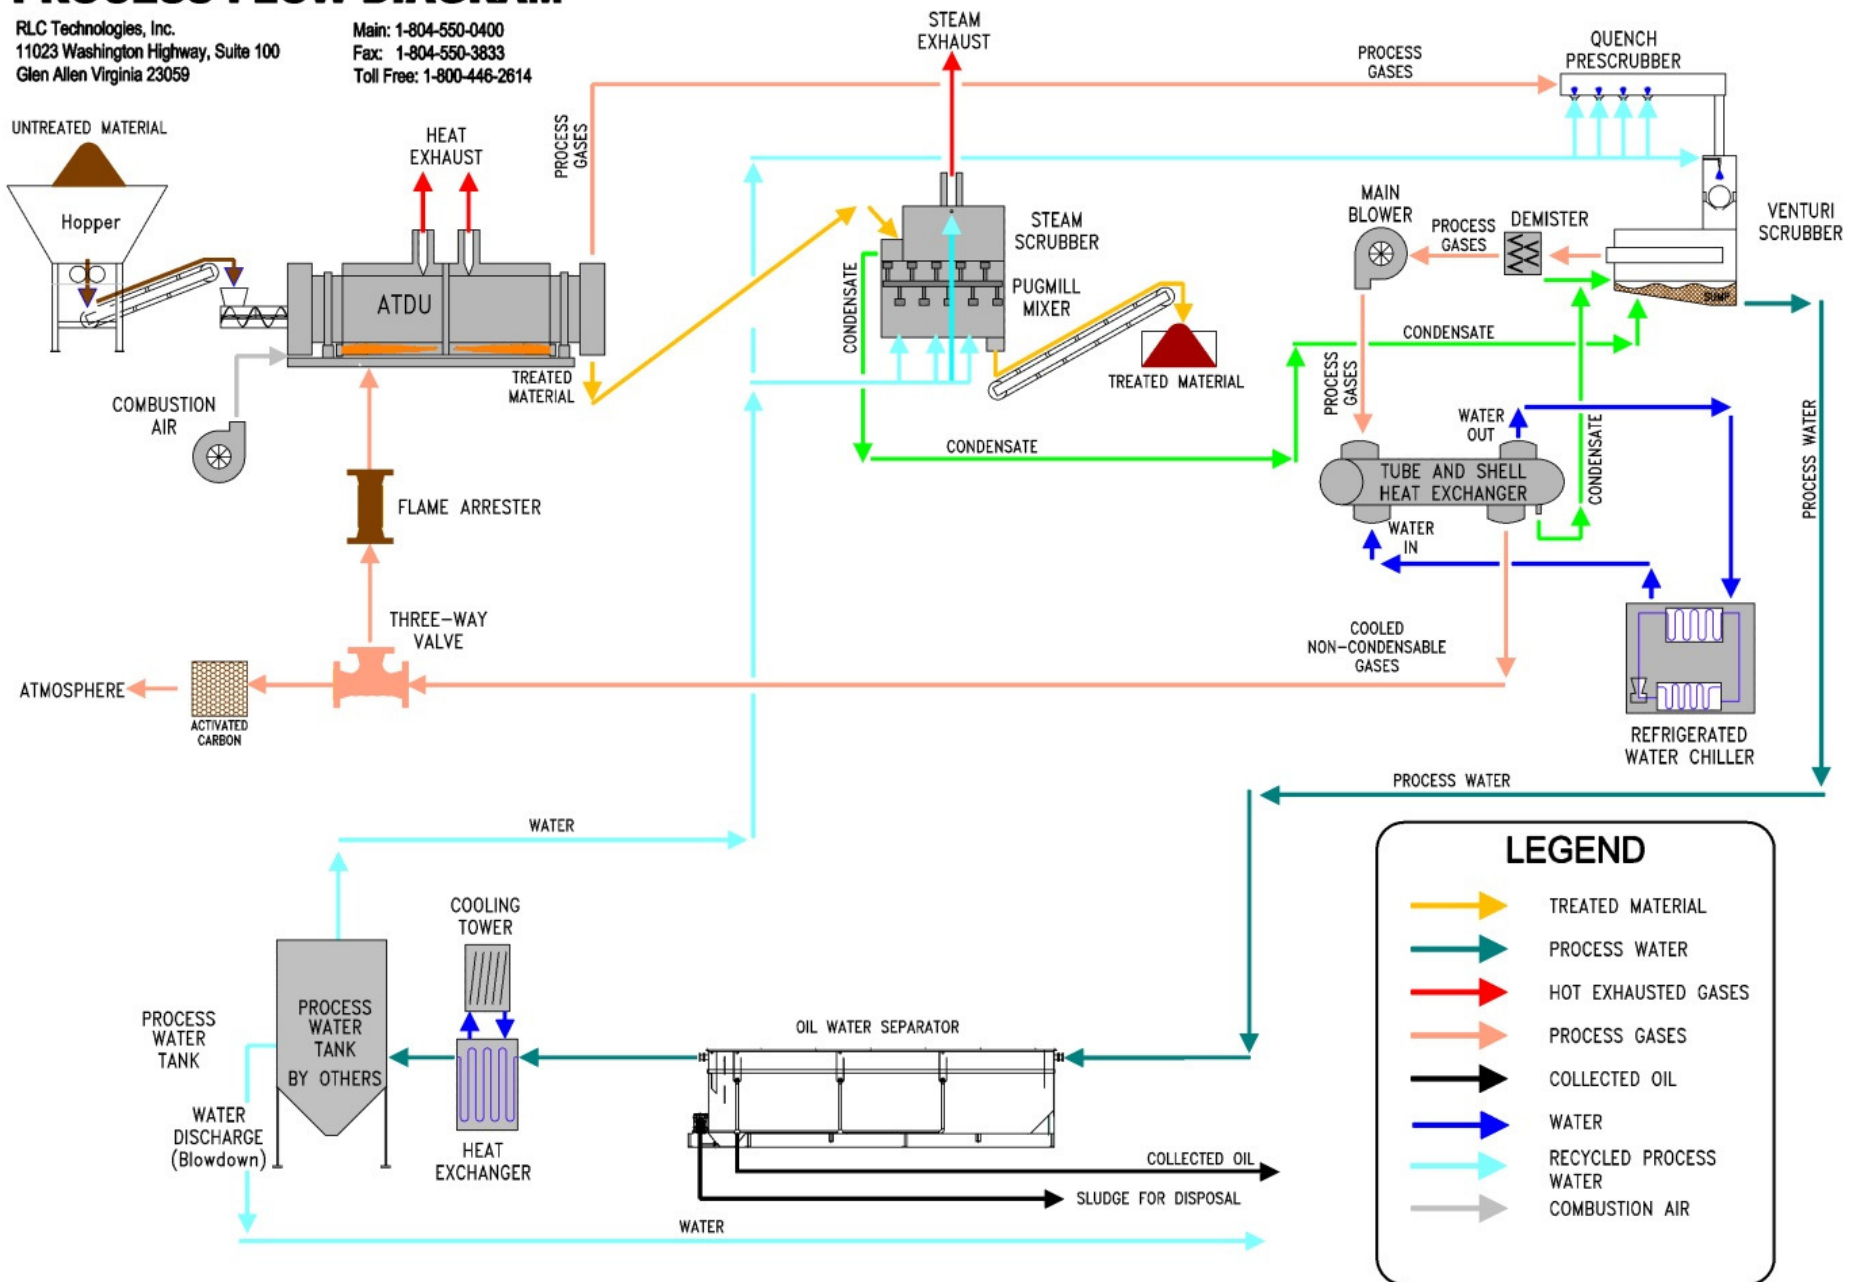

PROCESS FLOW DIAGRAM

RLC Technologies, Inc.
11023 Washington Highway, Suite 100
Glen Allen Virginia 23059

Main: 1-804-550-0400
Fax: 1-804-550-3833
Toll Free: 1-800-446-2614

LEGEND

- ➔ TREATED MATERIAL
- ➔ PROCESS WATER
- ➔ HOT EXHAUSTED GASES
- ➔ PROCESS GASES
- ➔ COLLECTED OIL
- ➔ WATER
- ➔ RECYCLED PROCESS WATER
- ➔ COMBUSTION AIR